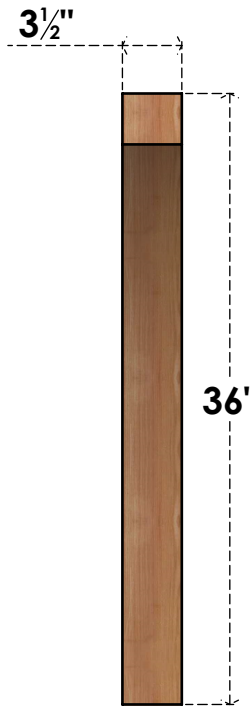

BRC04X28X36THR00SWR

3 1/2"W X 28"D X 36"H THORTON SMOOTH BRACE, WESTERN RED CEDAR

SIDE

FRONT

EKENA MILLWORK
 2300 WEST MAIN ST.
 CLARKSVILLE, TX 75426
 TOLL FREE: 866-607-0453
 WWW.EKENAMILLWORK.COM

NOTES

1. INSTALLATION TO BE COMPLETED IN ACCORDANCE WITH MANUFACTURER'S SPECIFICATIONS.
2. DRAWING MAY NOT BE TO SCALE
3. THIS DRAWING IS INTENDED FOR DESIGN AND PLANNING PURPOSES ONLY.
4. ALL INFORMATION CONTAINED HEREIN WAS CURRENT AT THE TIME OF DEVELOPMENT BUT MUST BE REVIEWED AND APPROVED BY THE PRODUCT MANUFACTURER TO BE CONSIDERED ACCURATE.
5. PRODUCTS ARE NOT KILN DRIED. THIS ITEM IS UNIQUE AND WILL CONTAIN THE NATURAL VARIATIONS THAT THE WOOD SPECIES OFFERS. THIS MAY RESULT IN VARIATIONS UP TO 1/4"