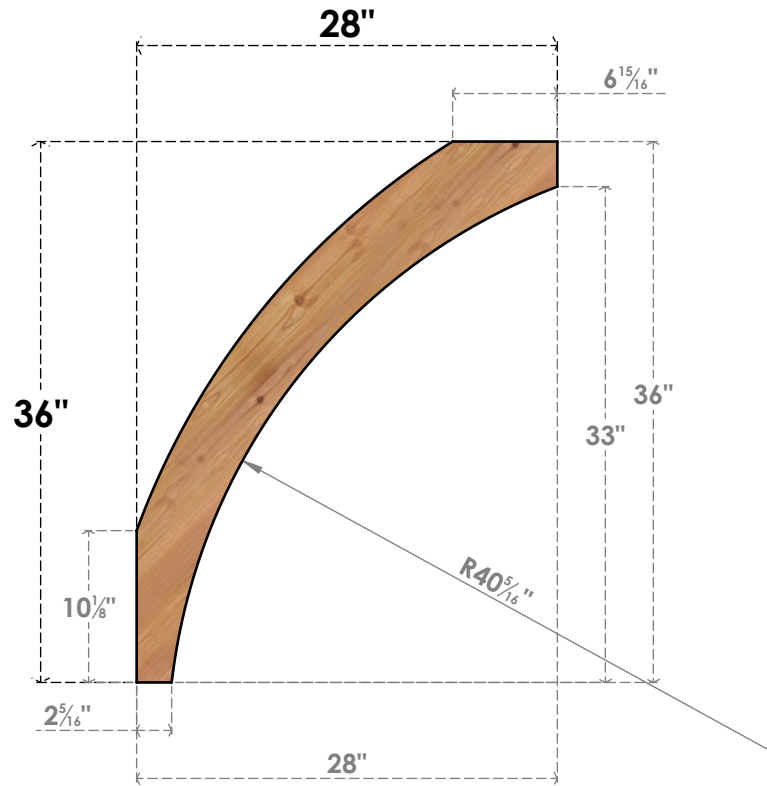

BRC04X28X36THR00SWR

3 1/2"W X 28"D X 36"H THORTON SMOOTH BRACE, WESTERN RED CEDAR

SIDE

FRONT

EKENA MILLWORK
 2300 WEST MAIN ST.
 CLARKSVILLE, TX 75426
 TOLL FREE: 866-607-0453
 WWW.EKENAMILLWORK.COM

NOTES

1. INSTALLATION TO BE COMPLETED IN ACCORDANCE WITH MANUFACTURER'S SPECIFICATIONS.
2. DRAWING MAY NOT BE TO SCALE
3. THIS DRAWING IS INTENDED FOR DESIGN AND PLANNING PURPOSES ONLY.
4. ALL INFORMATION CONTAINED HEREIN WAS CURRENT AT THE TIME OF DEVELOPMENT BUT MUST BE REVIEWED AND APPROVED BY THE PRODUCT MANUFACTURER TO BE CONSIDERED ACCURATE.
5. PRODUCTS ARE NOT KILN DRIED. THIS ITEM IS UNIQUE AND WILL CONTAIN THE NATURAL VARIATIONS THAT THE WOOD SPECIES OFFERS. THIS MAY RESULT IN VARIATIONS UP TO 1/4"